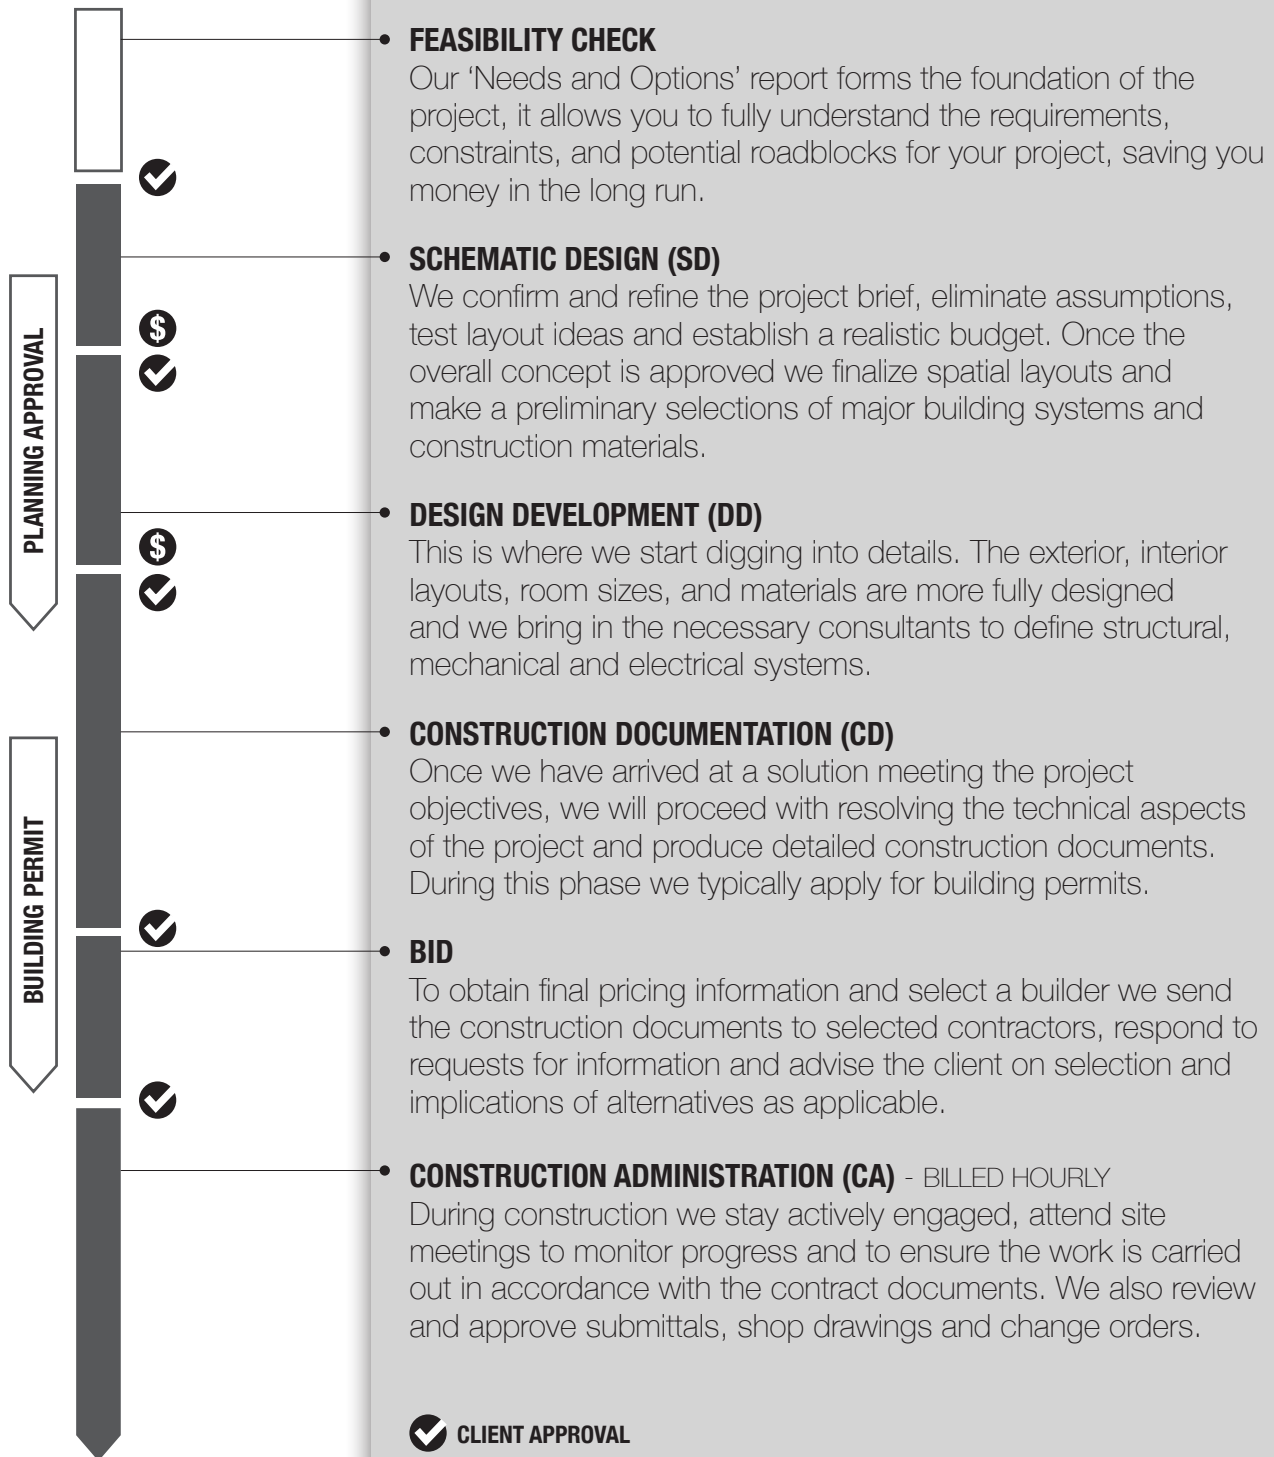

OUR PROCESS

With a trust-based partnership, we help guide and support you through the entire design and build process - from developing your initial ideas to realizing your newly constructed home. Our structured approach helps limit project overspending & overruns; so nothing gets in between you & enjoying life in your new dream home!